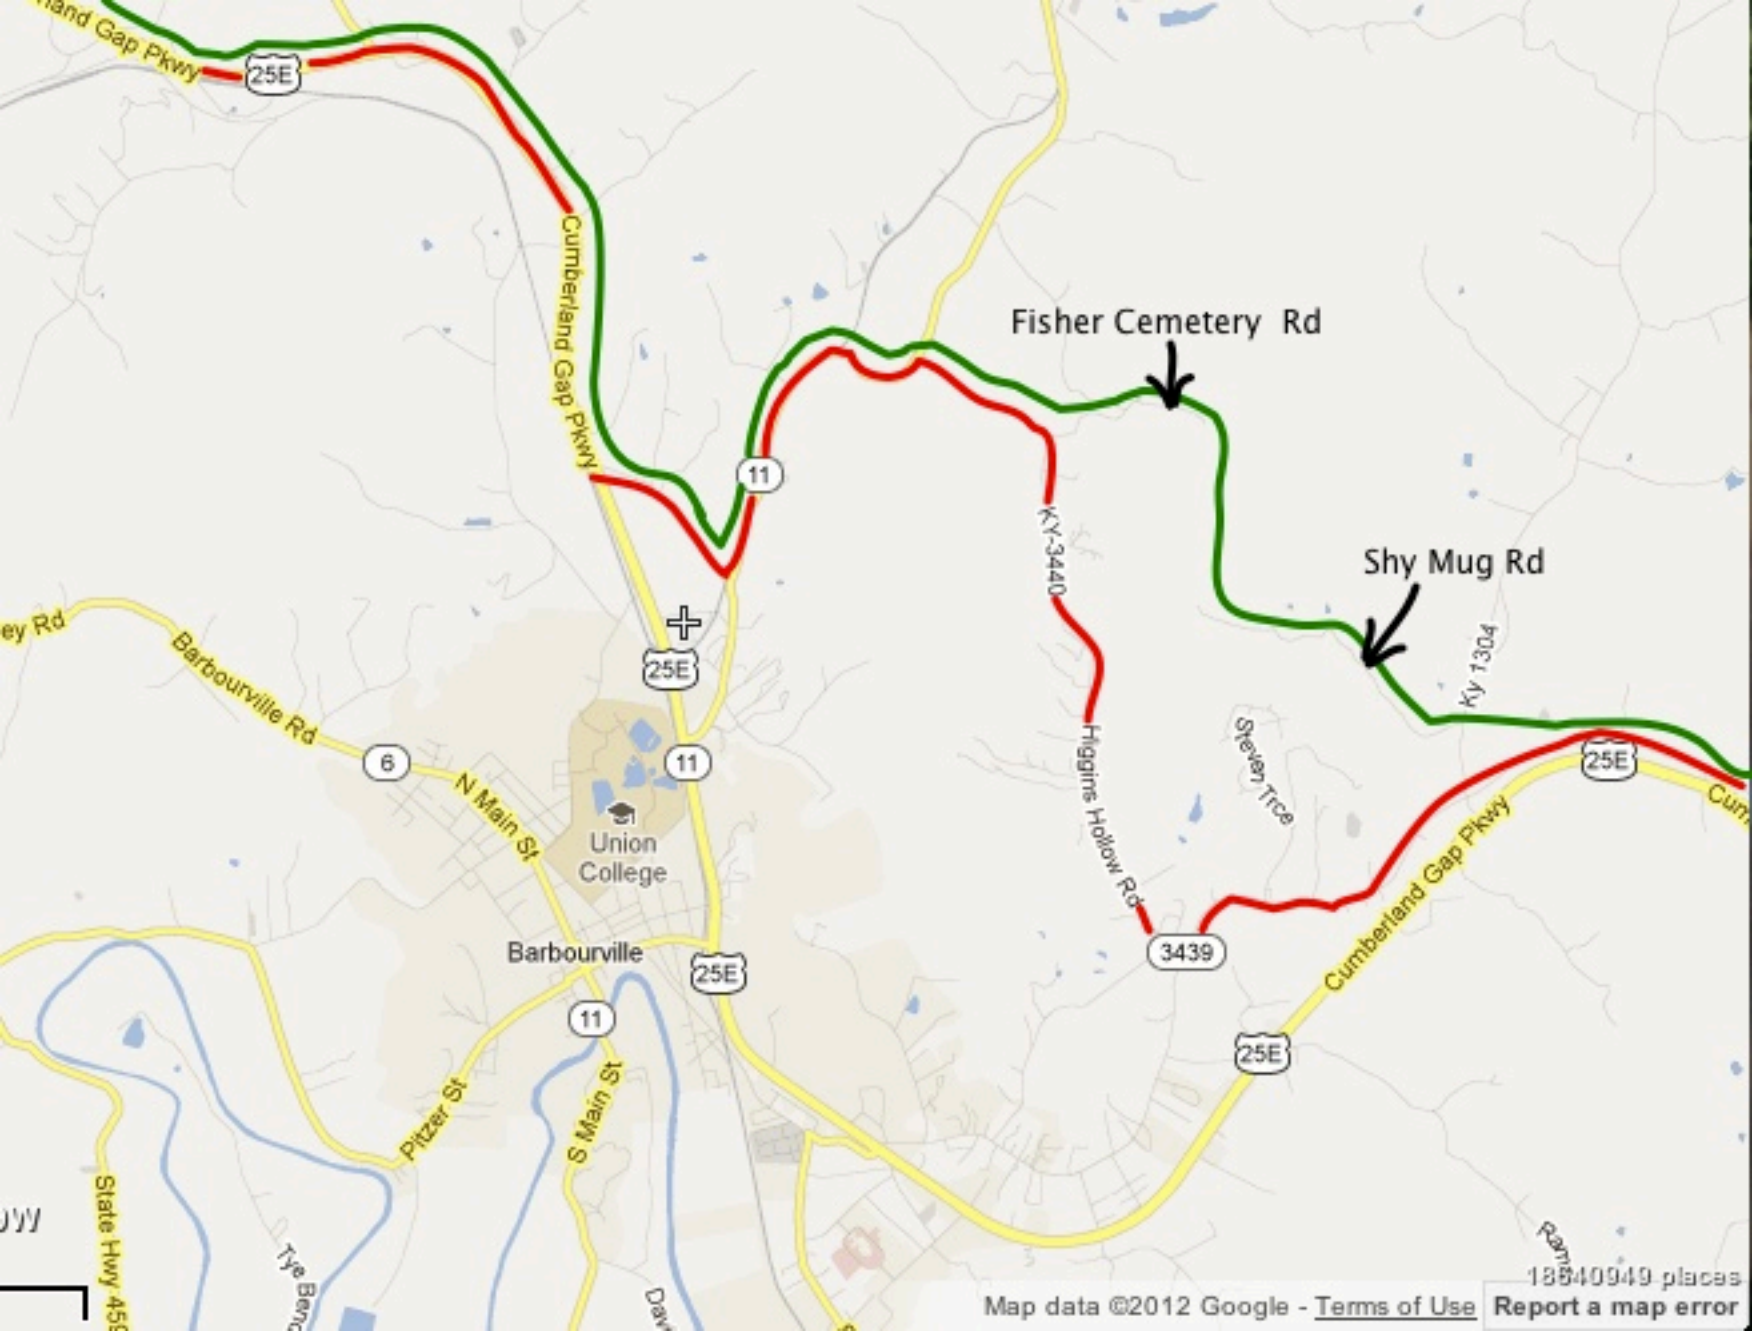

Pineville

Pine Mountain State Resort Park

State Hwy 36

Harlan

Map data ©2012 Google - [Terms of Use](#)

18640885 places [Report a map error](#)

 Add place

32.407N 83.310134W
1 mi

Fisher Cemetery Rd

Shy Mug Rd

Cumberland Gap Pkwy

Cumberland Gap Pkwy

Union College

Barbourville

Poplar Branch-Arkle Rd

Poplar Branch-Arkle Rd

Cumberland Gap Pkwy

Rossalind Rd

Owens Hollow

Stone Cove Rd

Emanuel Hollow Rd

Demps Hollow Rd

State Hwy 1232

State Hwy 7527