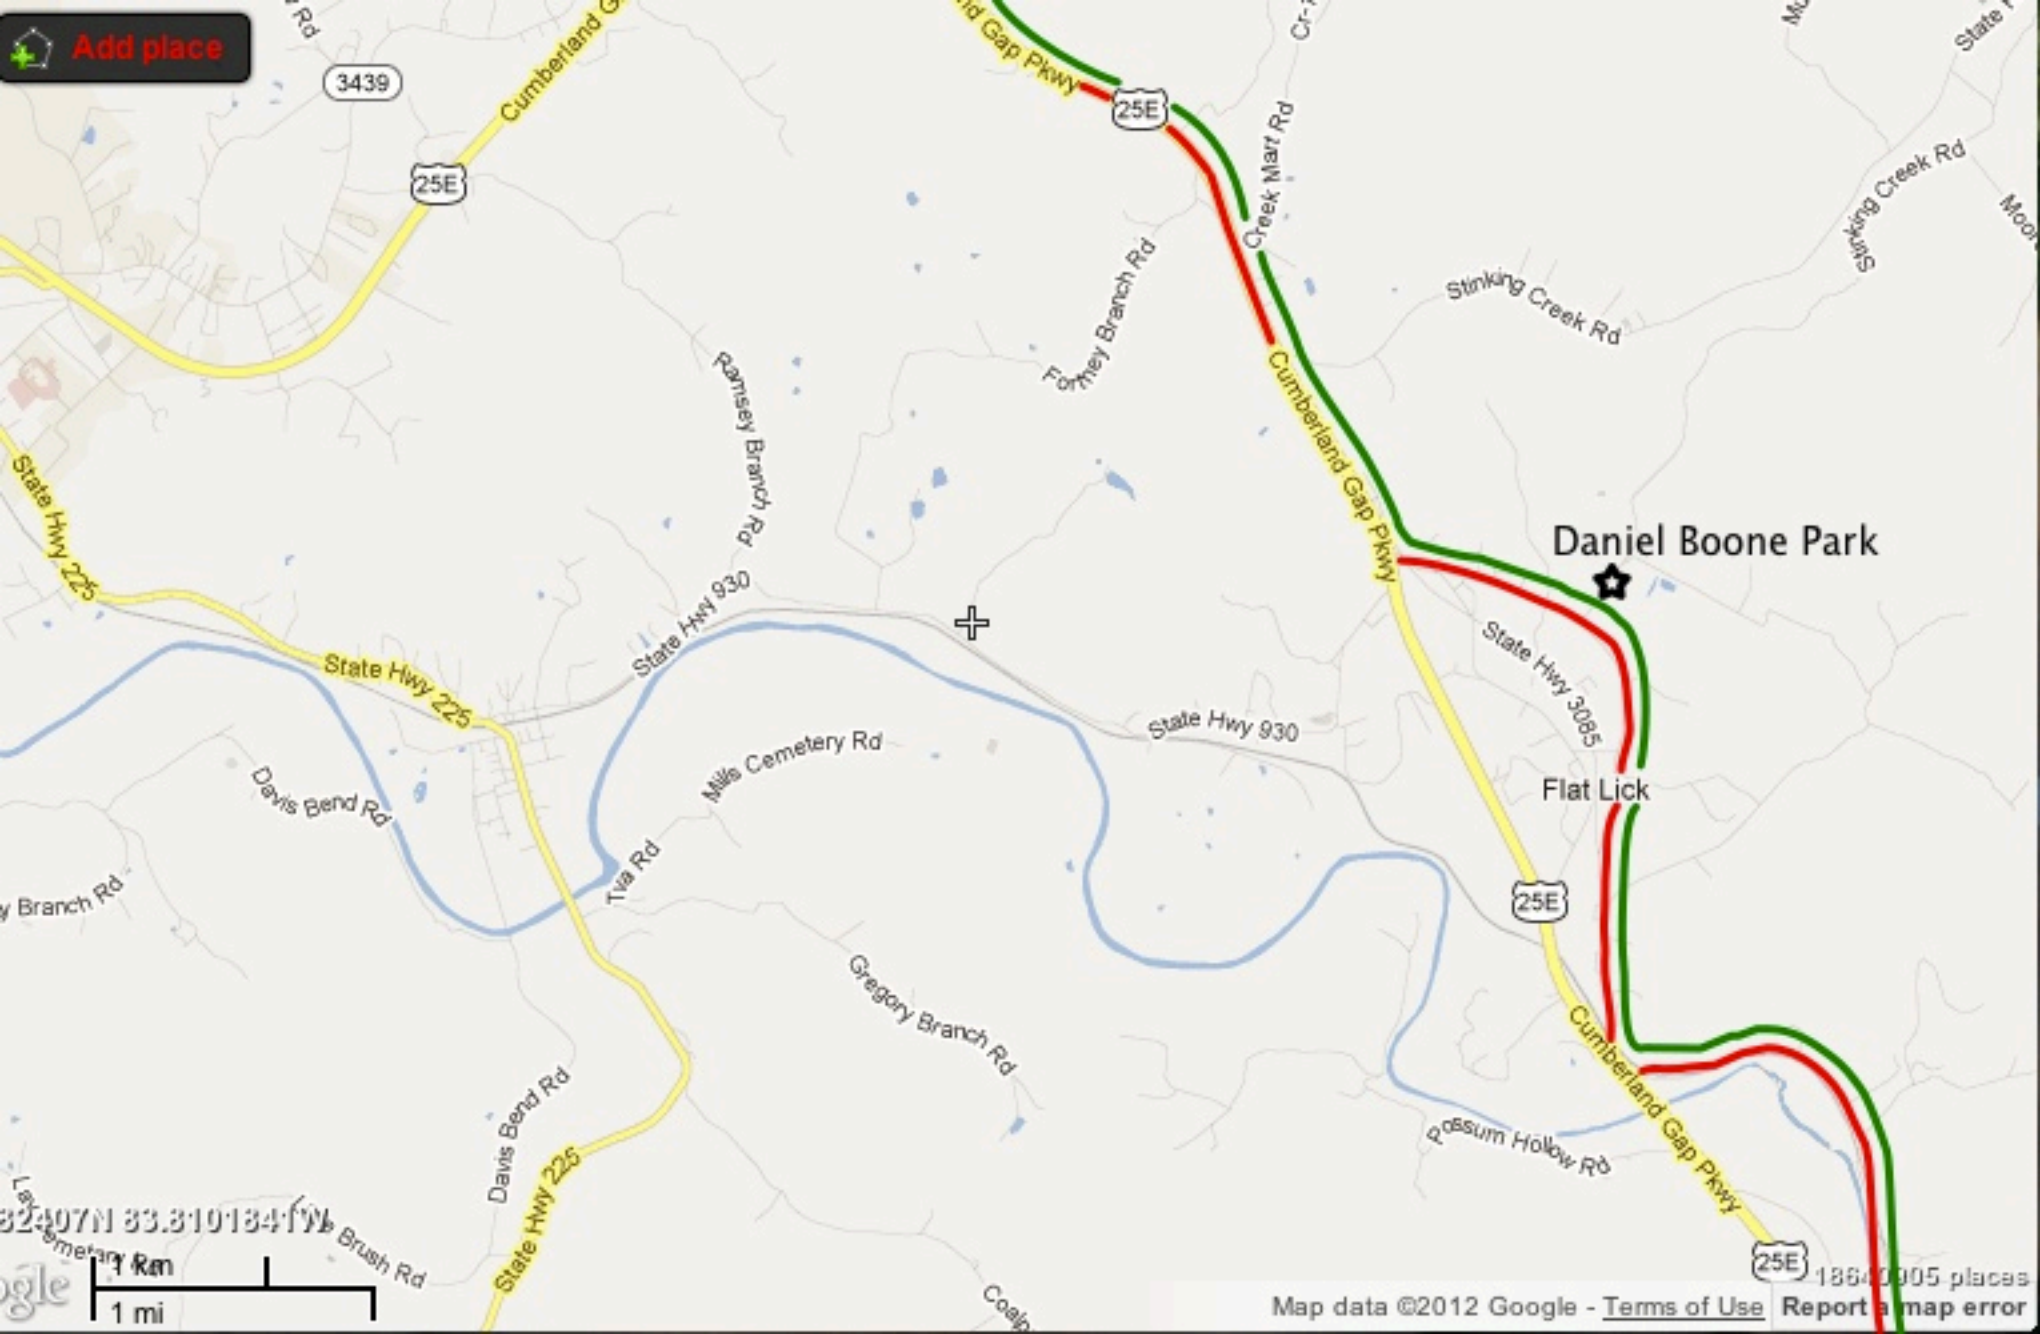

18640863 places

Map data ©2012 Google - Terms of Use

Report a map error

25E

25E

25E

25E

25E

Pineville

Pine Mountain State Resort Park

State Hwy 36

Harlan

Map data ©2012 Google - [Terms of Use](#)

18640885 places [Report a map error](#)

 Add place

32.407N 83.310134W
1 mi

Fisher Cemetery Rd

Shy Mug Rd

Cumberland Gap Pkwy

Cumberland Gap Pkwy

Union College

Barbourville

Poplar Branch-Arkle Rd

Poplar Branch-Arkle Rd

Cumberland Gap Pkwy

Rossalind Rd

Owens Hollow

Stone Cove Rd

Emanuel Hollow Rd

Demps Hollow Rd

State Hwy 1232

State Hwy 7527