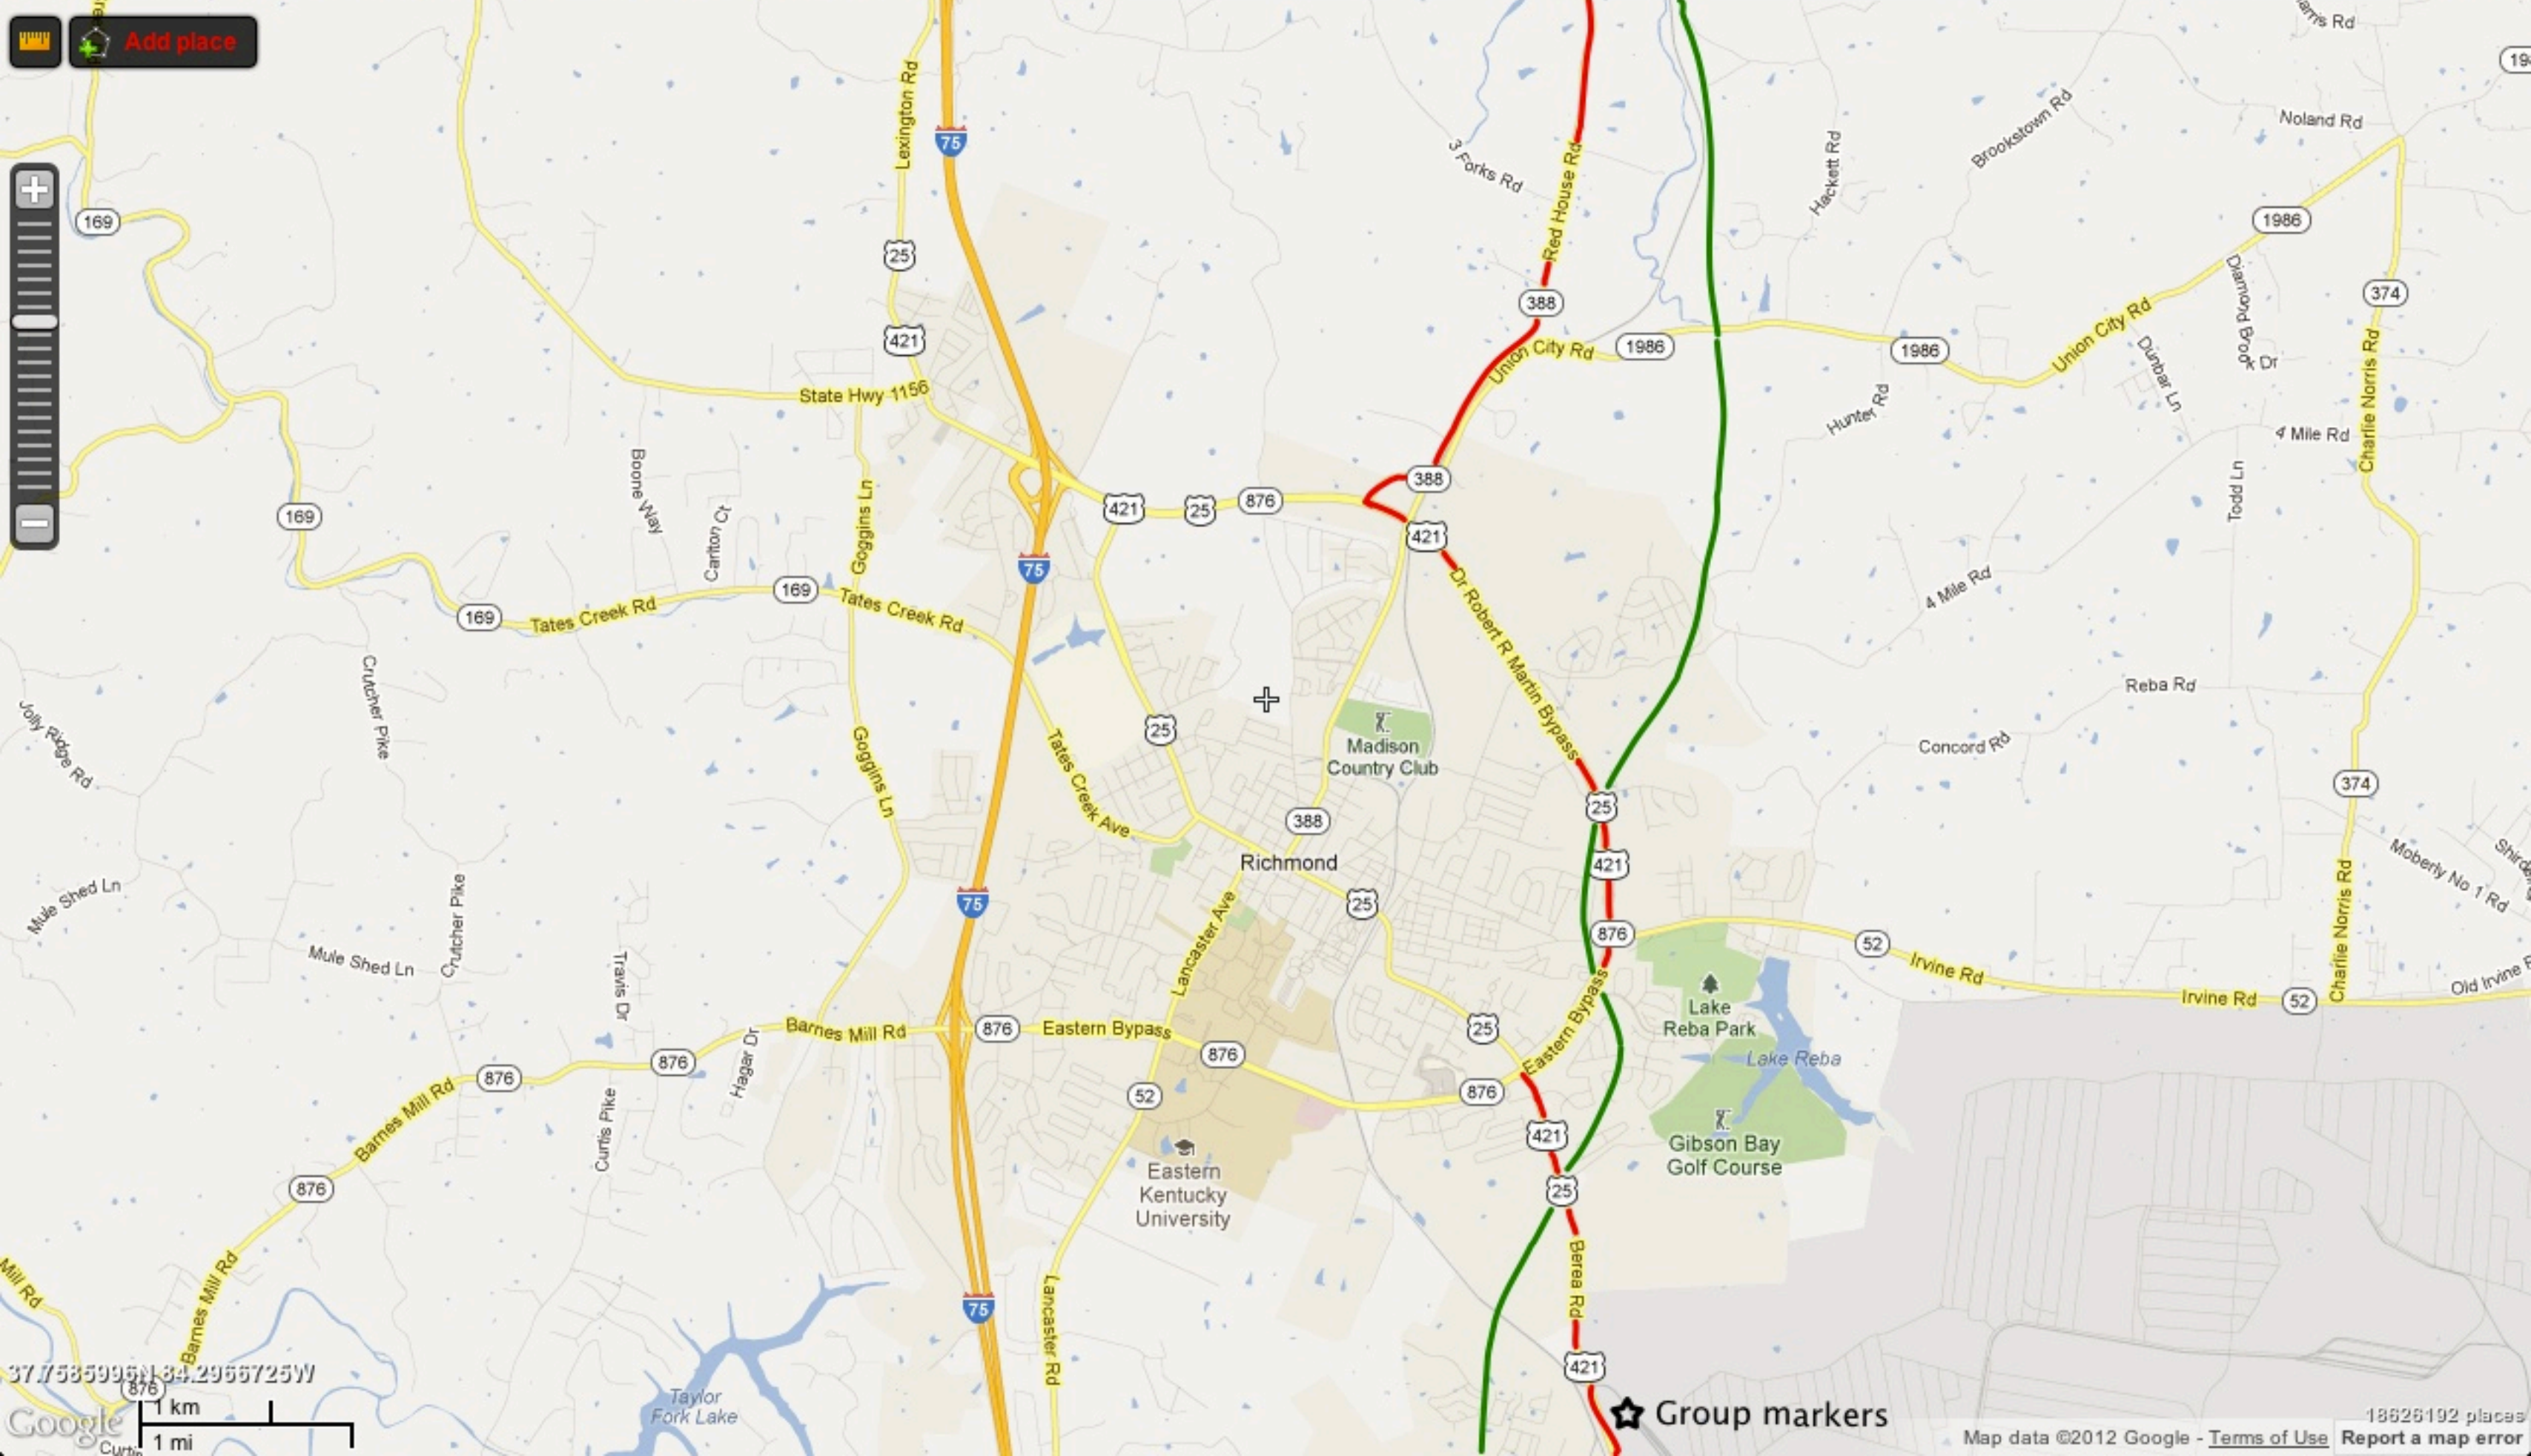

37.4050702N 84.3261124W

Google 1 km 1 mi

37.4779538N 84.3301465W

Google 1 km 1 mi

Map data ©2012 Google - Terms of Use Report a map error 18669734 places

Add place

Map navigation controls: zoom in (+), zoom out (-), and a vertical scale bar.

Boone Trace according to survey

Boone Trace possible alternate route

Alternate driving route

37.6665276N 84.2580487W

37.7585996, -84.2966725

Satellite

Traffic

1 mi  
1 km

Sycamore Hollow Fort Boonesboro

Lisle Cemetery Hart House

Lisle House