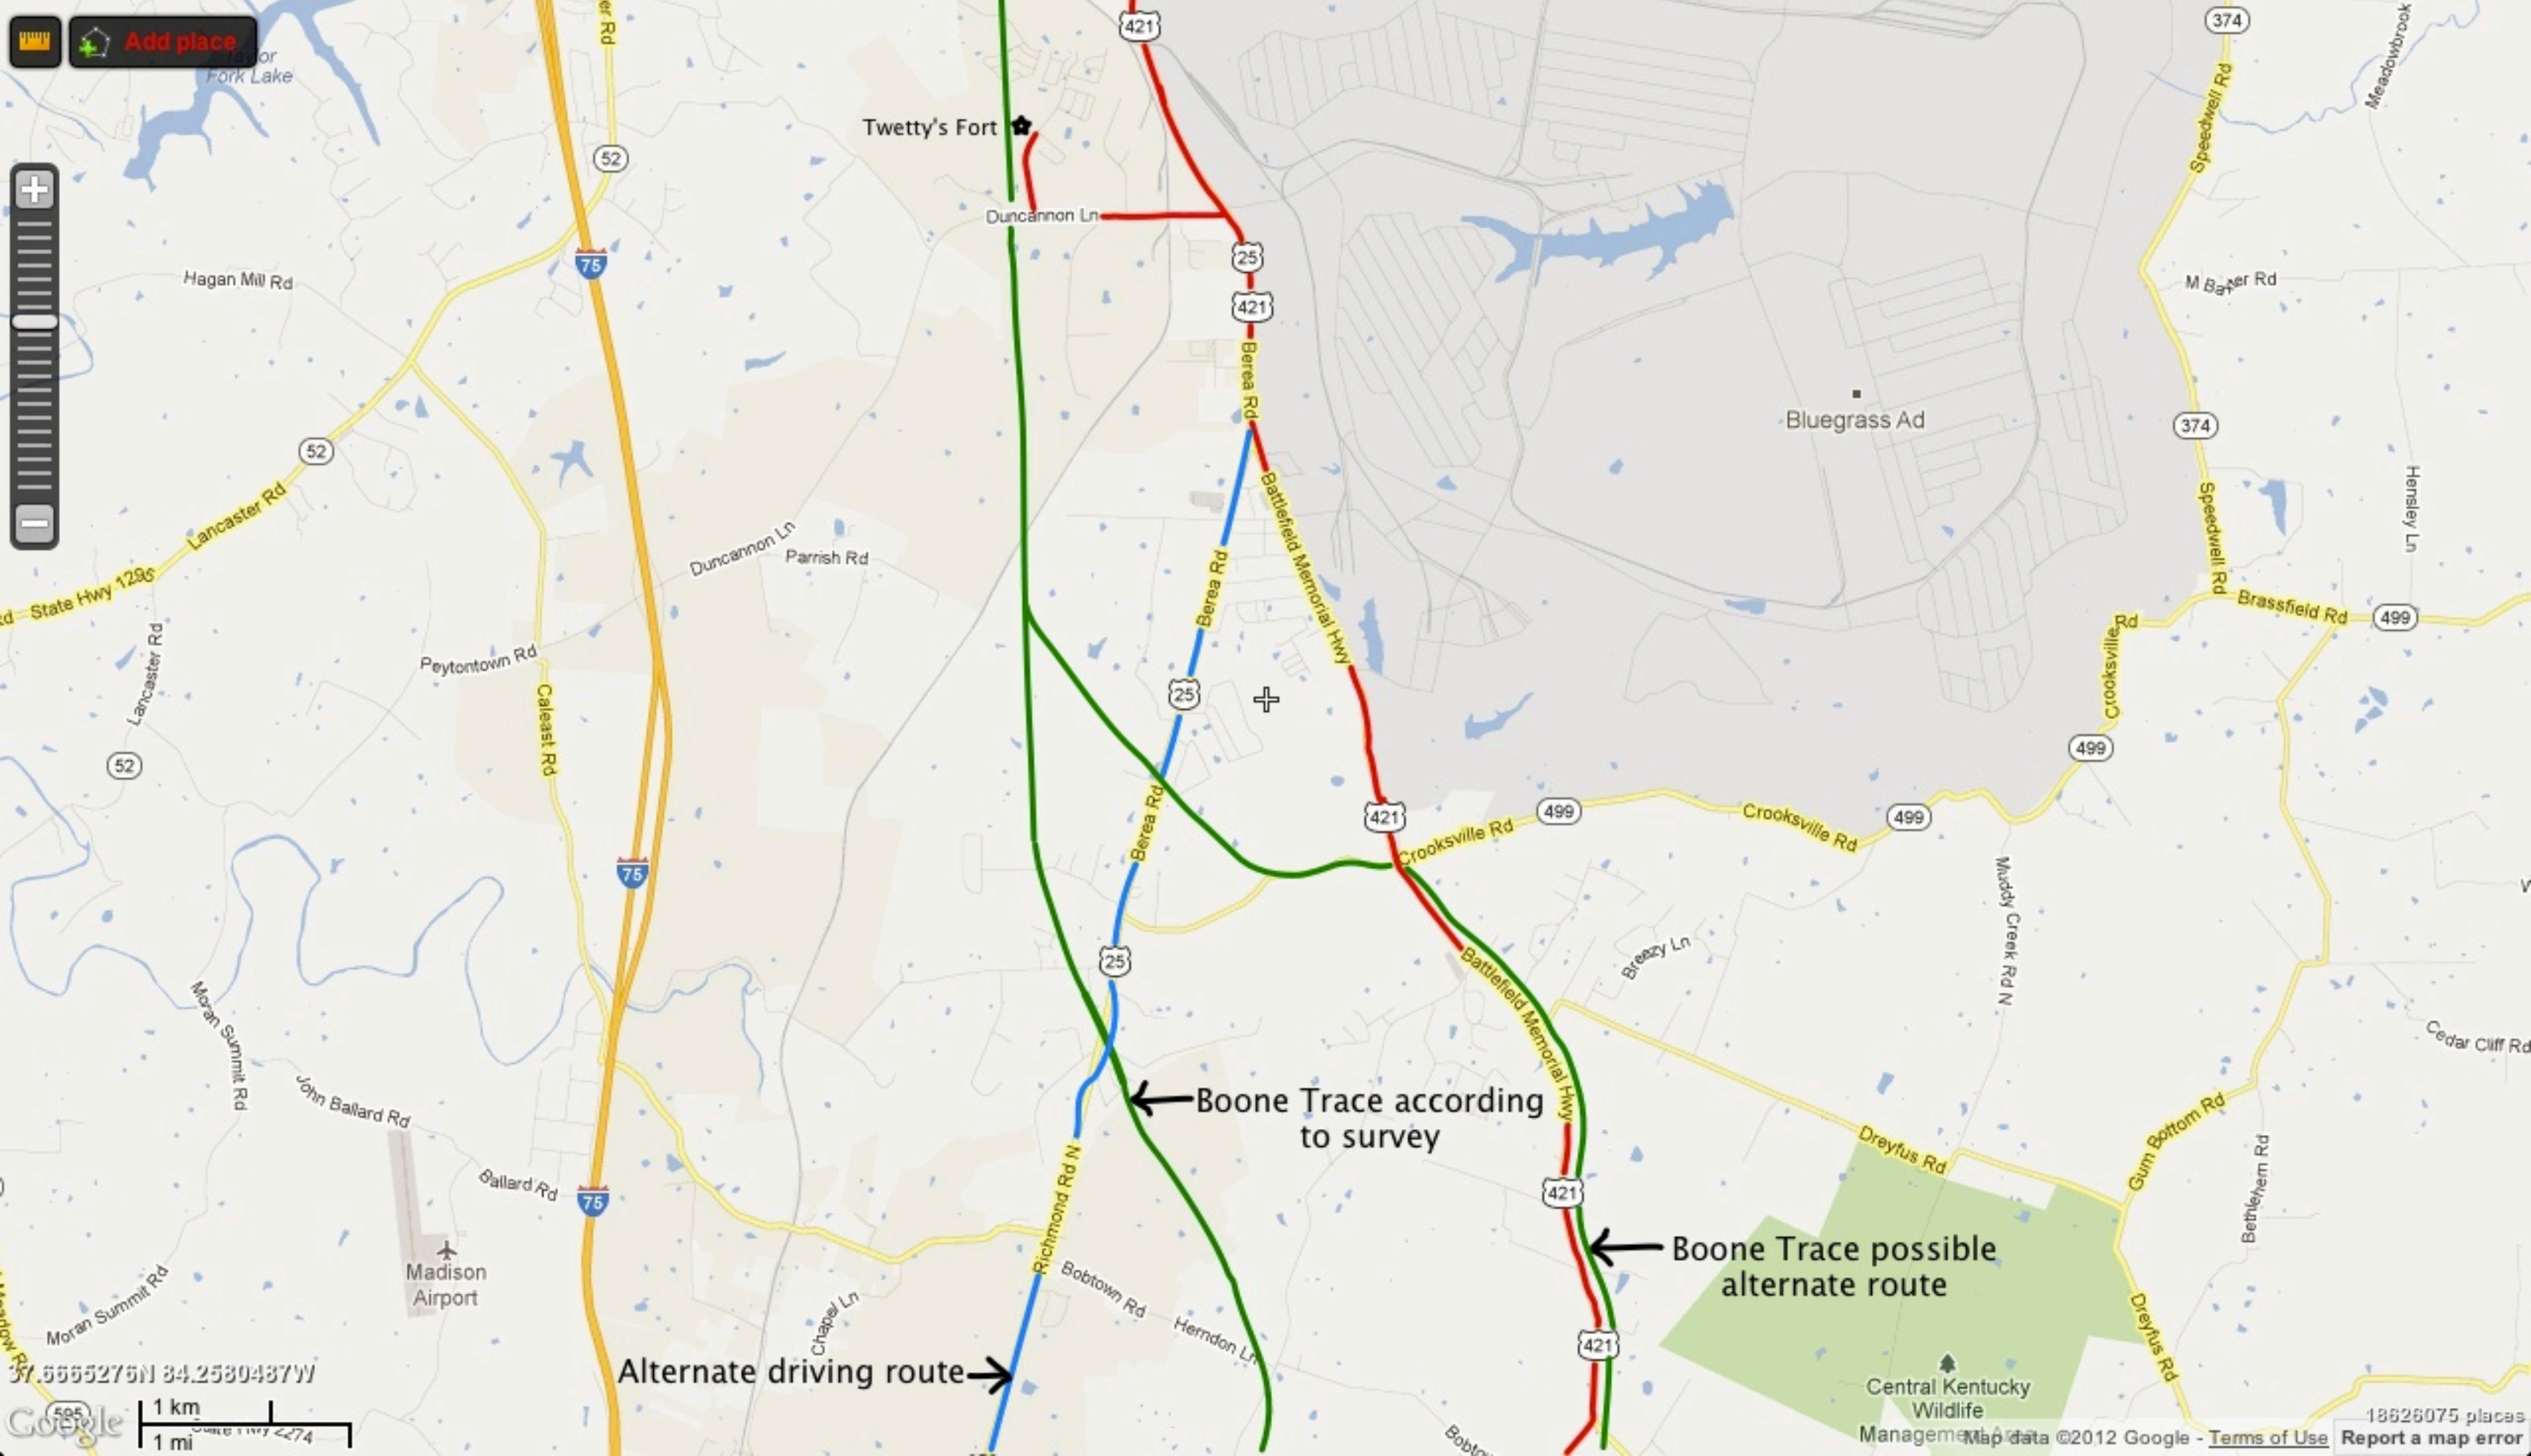

37.4050702N 84.3261124W

Google 1 km 1 mi

37.4779538N 84.3301465W

Google 1 km 1 mi

Map data ©2012 Google - Terms of Use Report a map error 18669734 places

Add place

Map navigation controls: zoom in (+), zoom out (-), and a vertical scale bar.

Boone Trace according to survey

Boone Trace possible alternate route

Alternate driving route

37.6665276N 84.2580487W

37.7585996, -84.2966725

Satellite

Traffic

1 mi  
1 km

Sycamore Hollow Fort Boonesboro

Lisle Cemetery Hart House

Lisle House