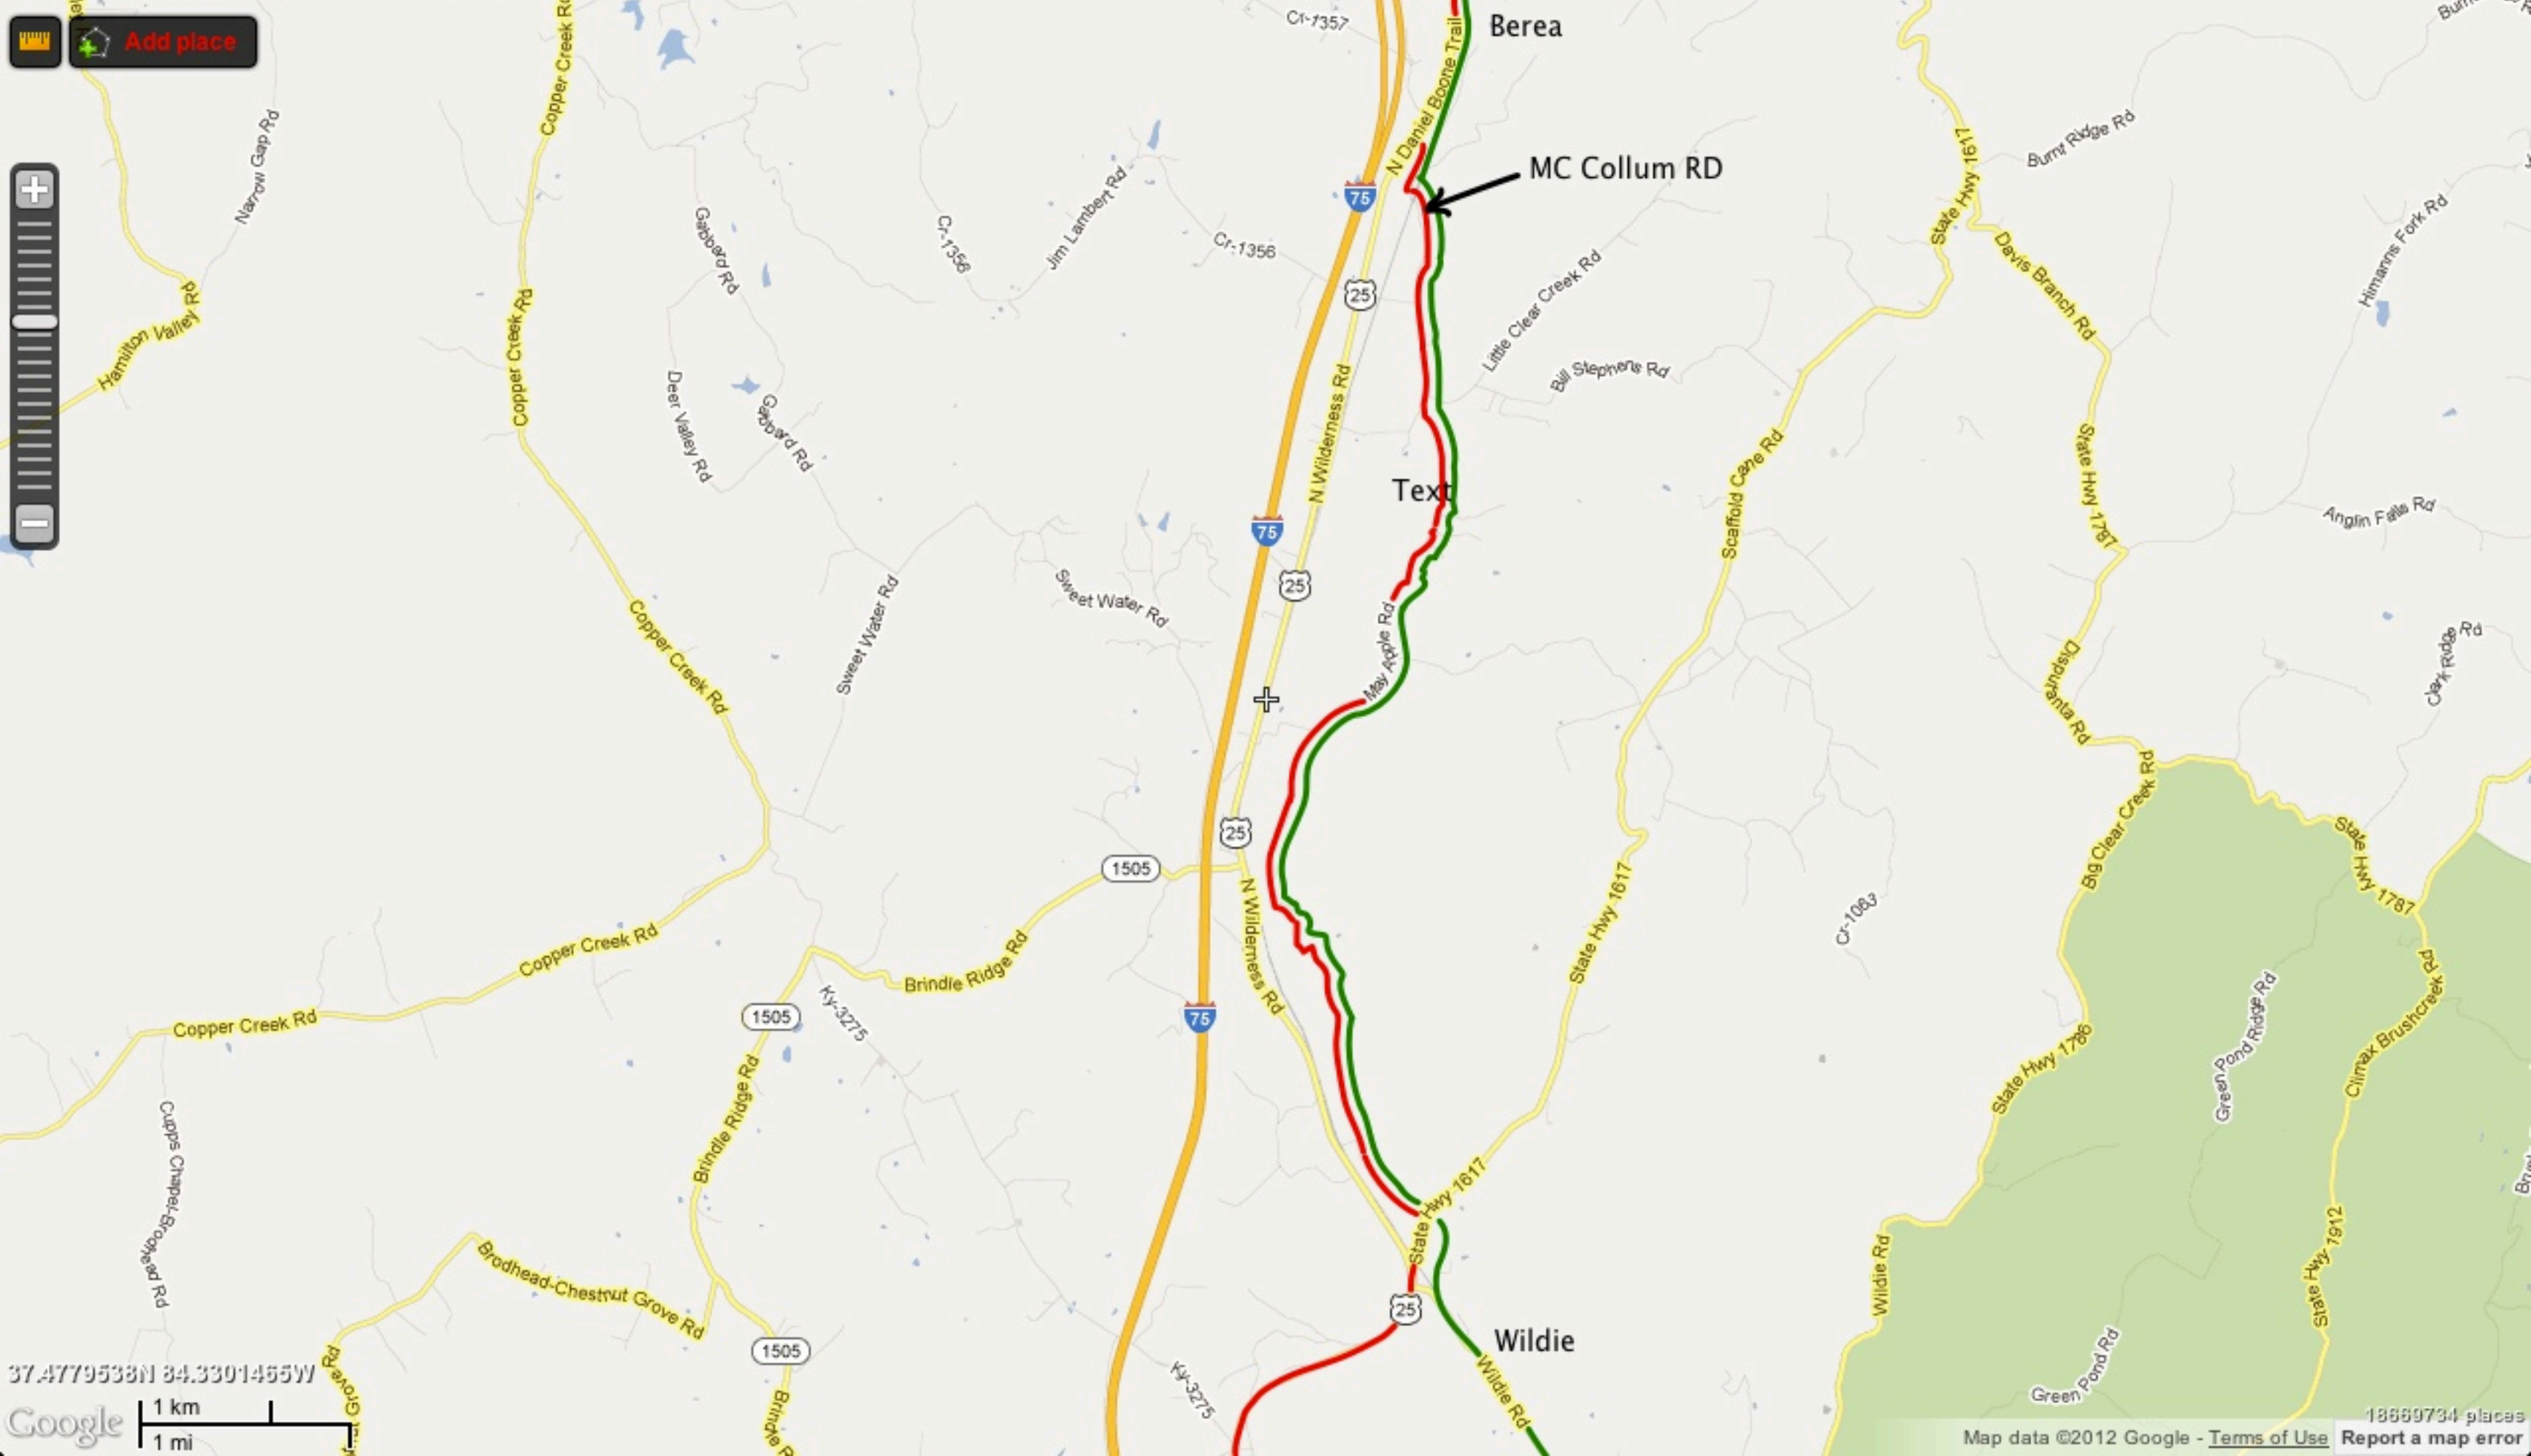

37.4050702N 84.3261124W

Google 1 km 1 mi

37.4779538N 84.3301465W

Google 1 km 1 mi

Map data ©2012 Google - Terms of Use Report a map error 18669734 places

Add place

Map navigation controls: zoom in (+), zoom out (-), and a vertical scale bar.

Boone Trace according to survey

Boone Trace possible alternate route

Alternate driving route

37.6665276N 84.2580487W

37.7585996, -84.2966725

Satellite

Traffic

1 mi  
1 km

Sycamore Hollow Fort Boonesboro

Lisle Cemetery Hart House

Lisle House