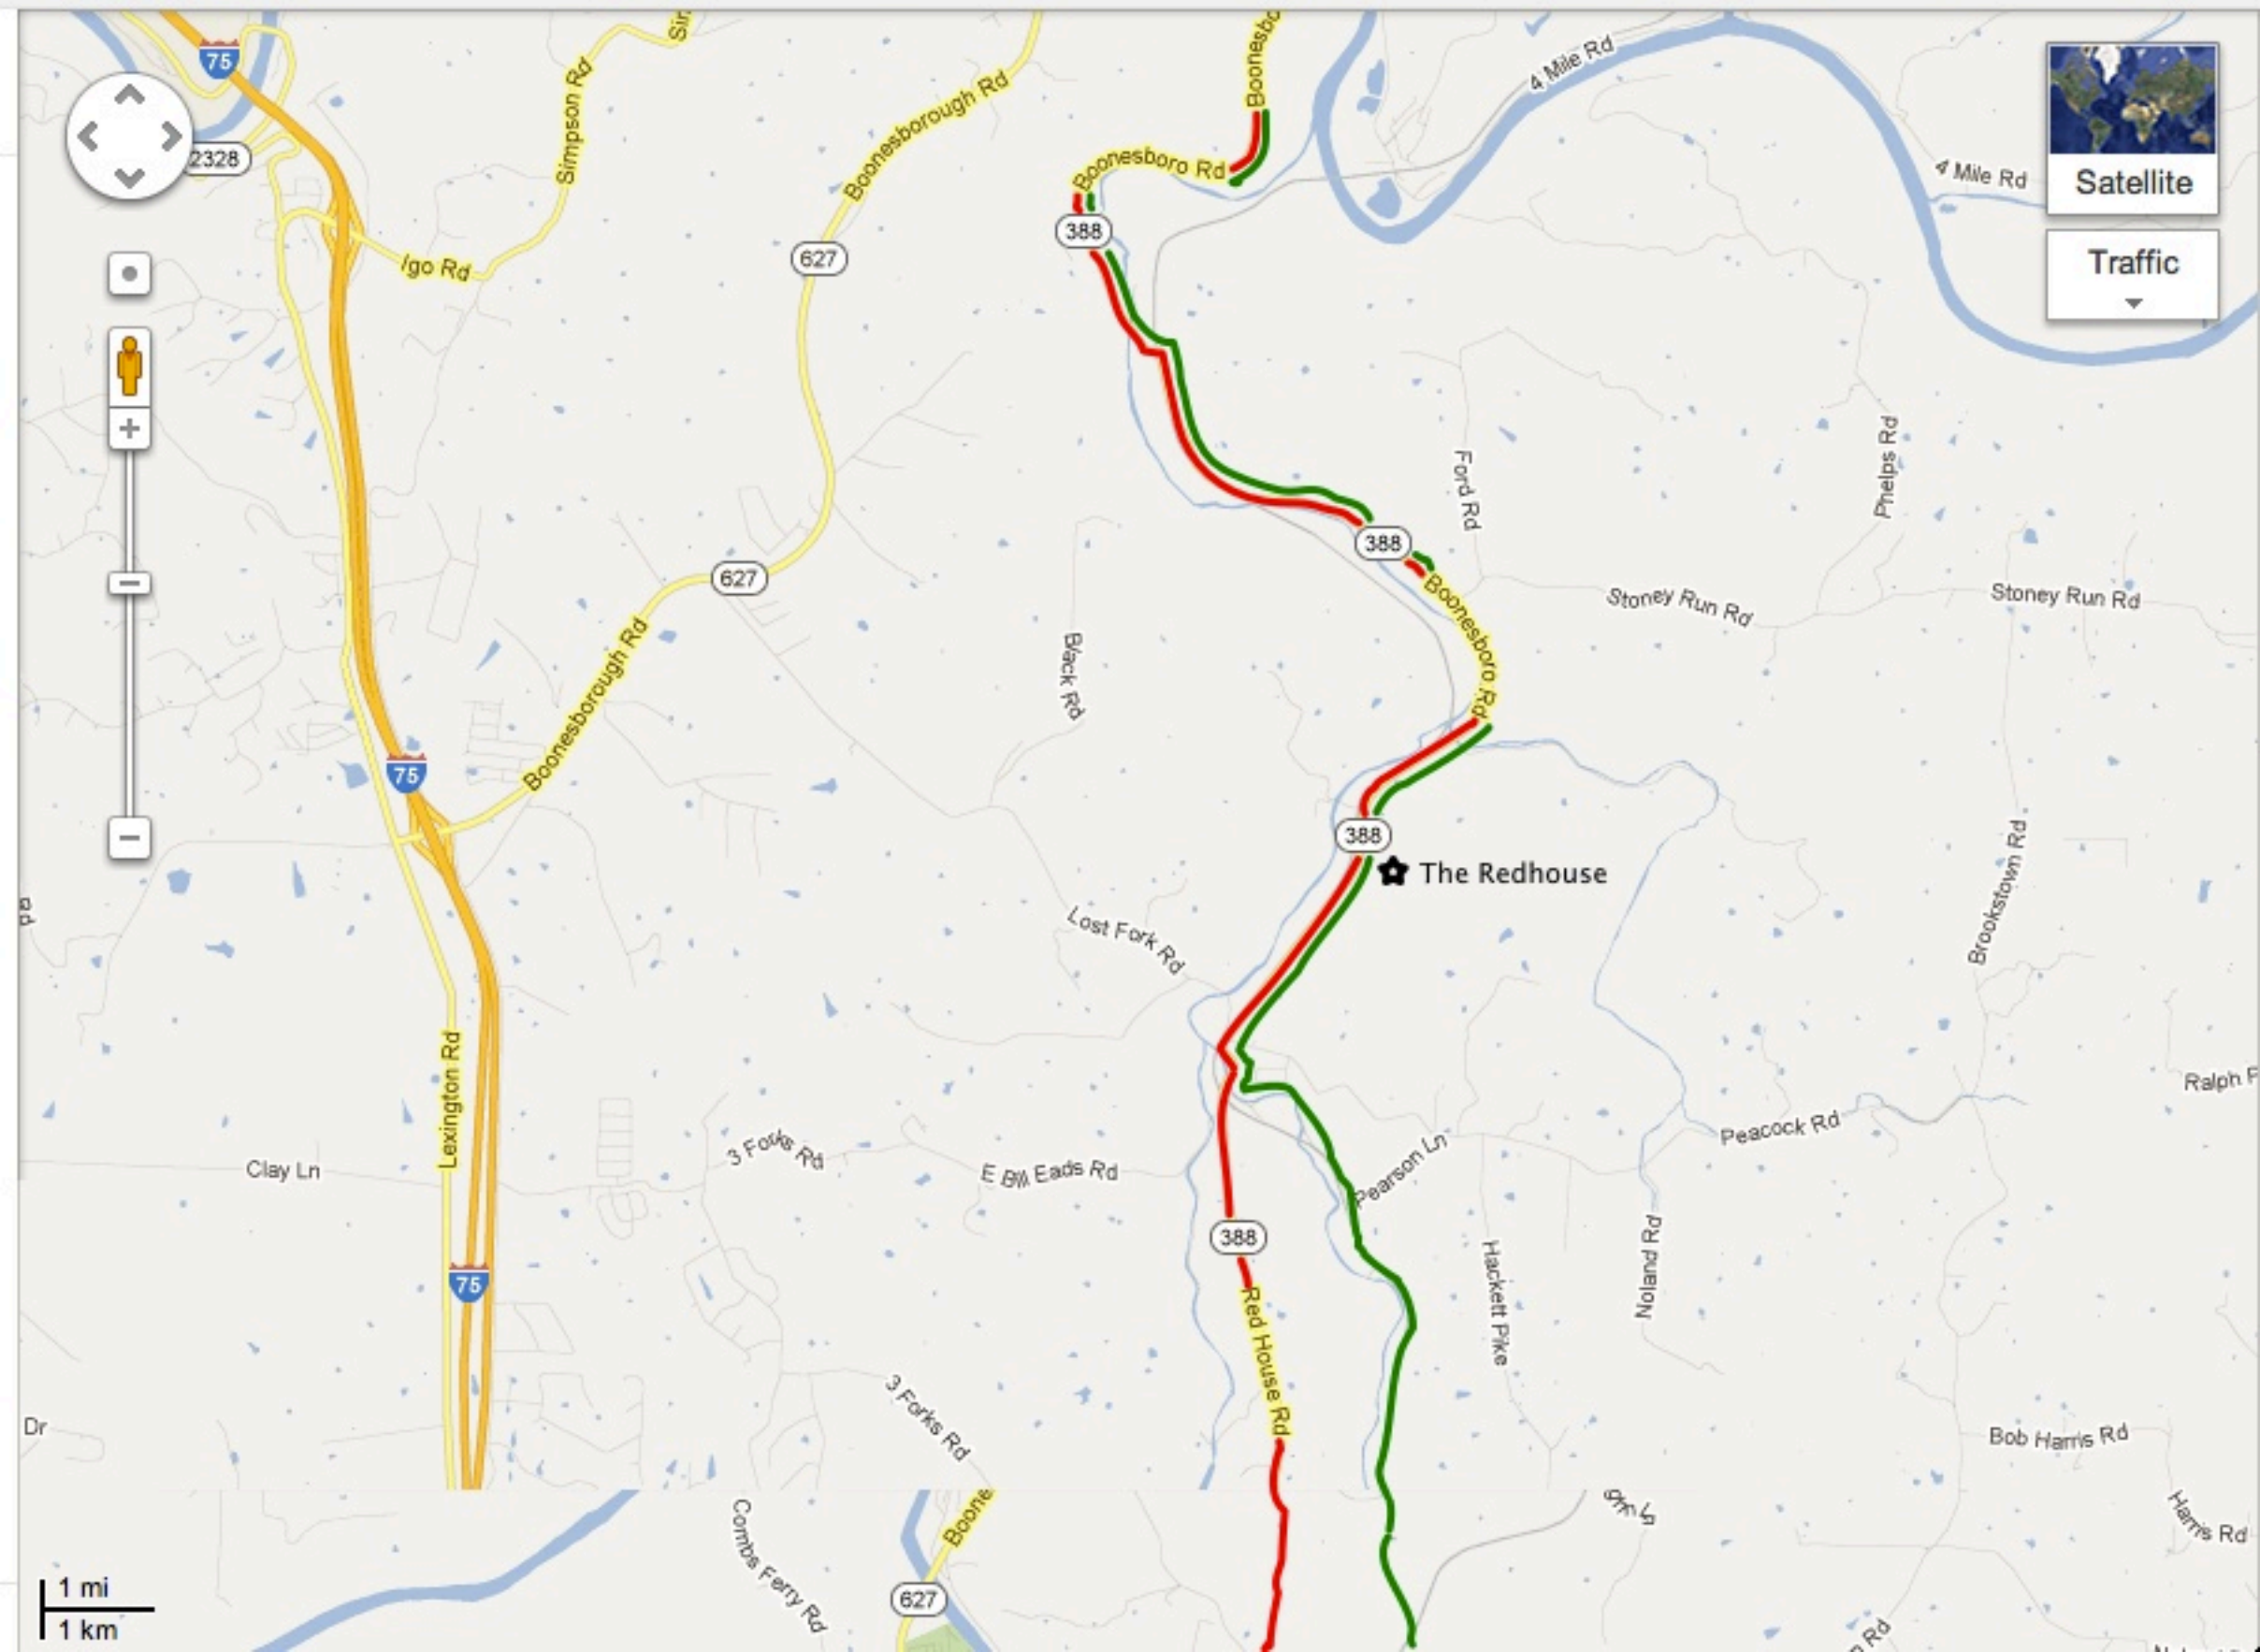

37.4050702N 84.3261124W

Google 1 km 1 mi

37.4779538N 84.3301465W

Google 1 km 1 mi

Map data ©2012 Google - Terms of Use Report a map error 18669734 places

Add place

Map navigation controls: zoom in (+), zoom out (-), and a vertical scale bar.

Boone Trace according to survey

Boone Trace possible alternate route

Alternate driving route

37.6665276N 84.2580487W

37.7585996, -84.2966725

Satellite

Traffic

1 mi  
1 km

Sycamore Hollow Fort Boonesboro

Lisle Cemetery Hart House

Lisle House