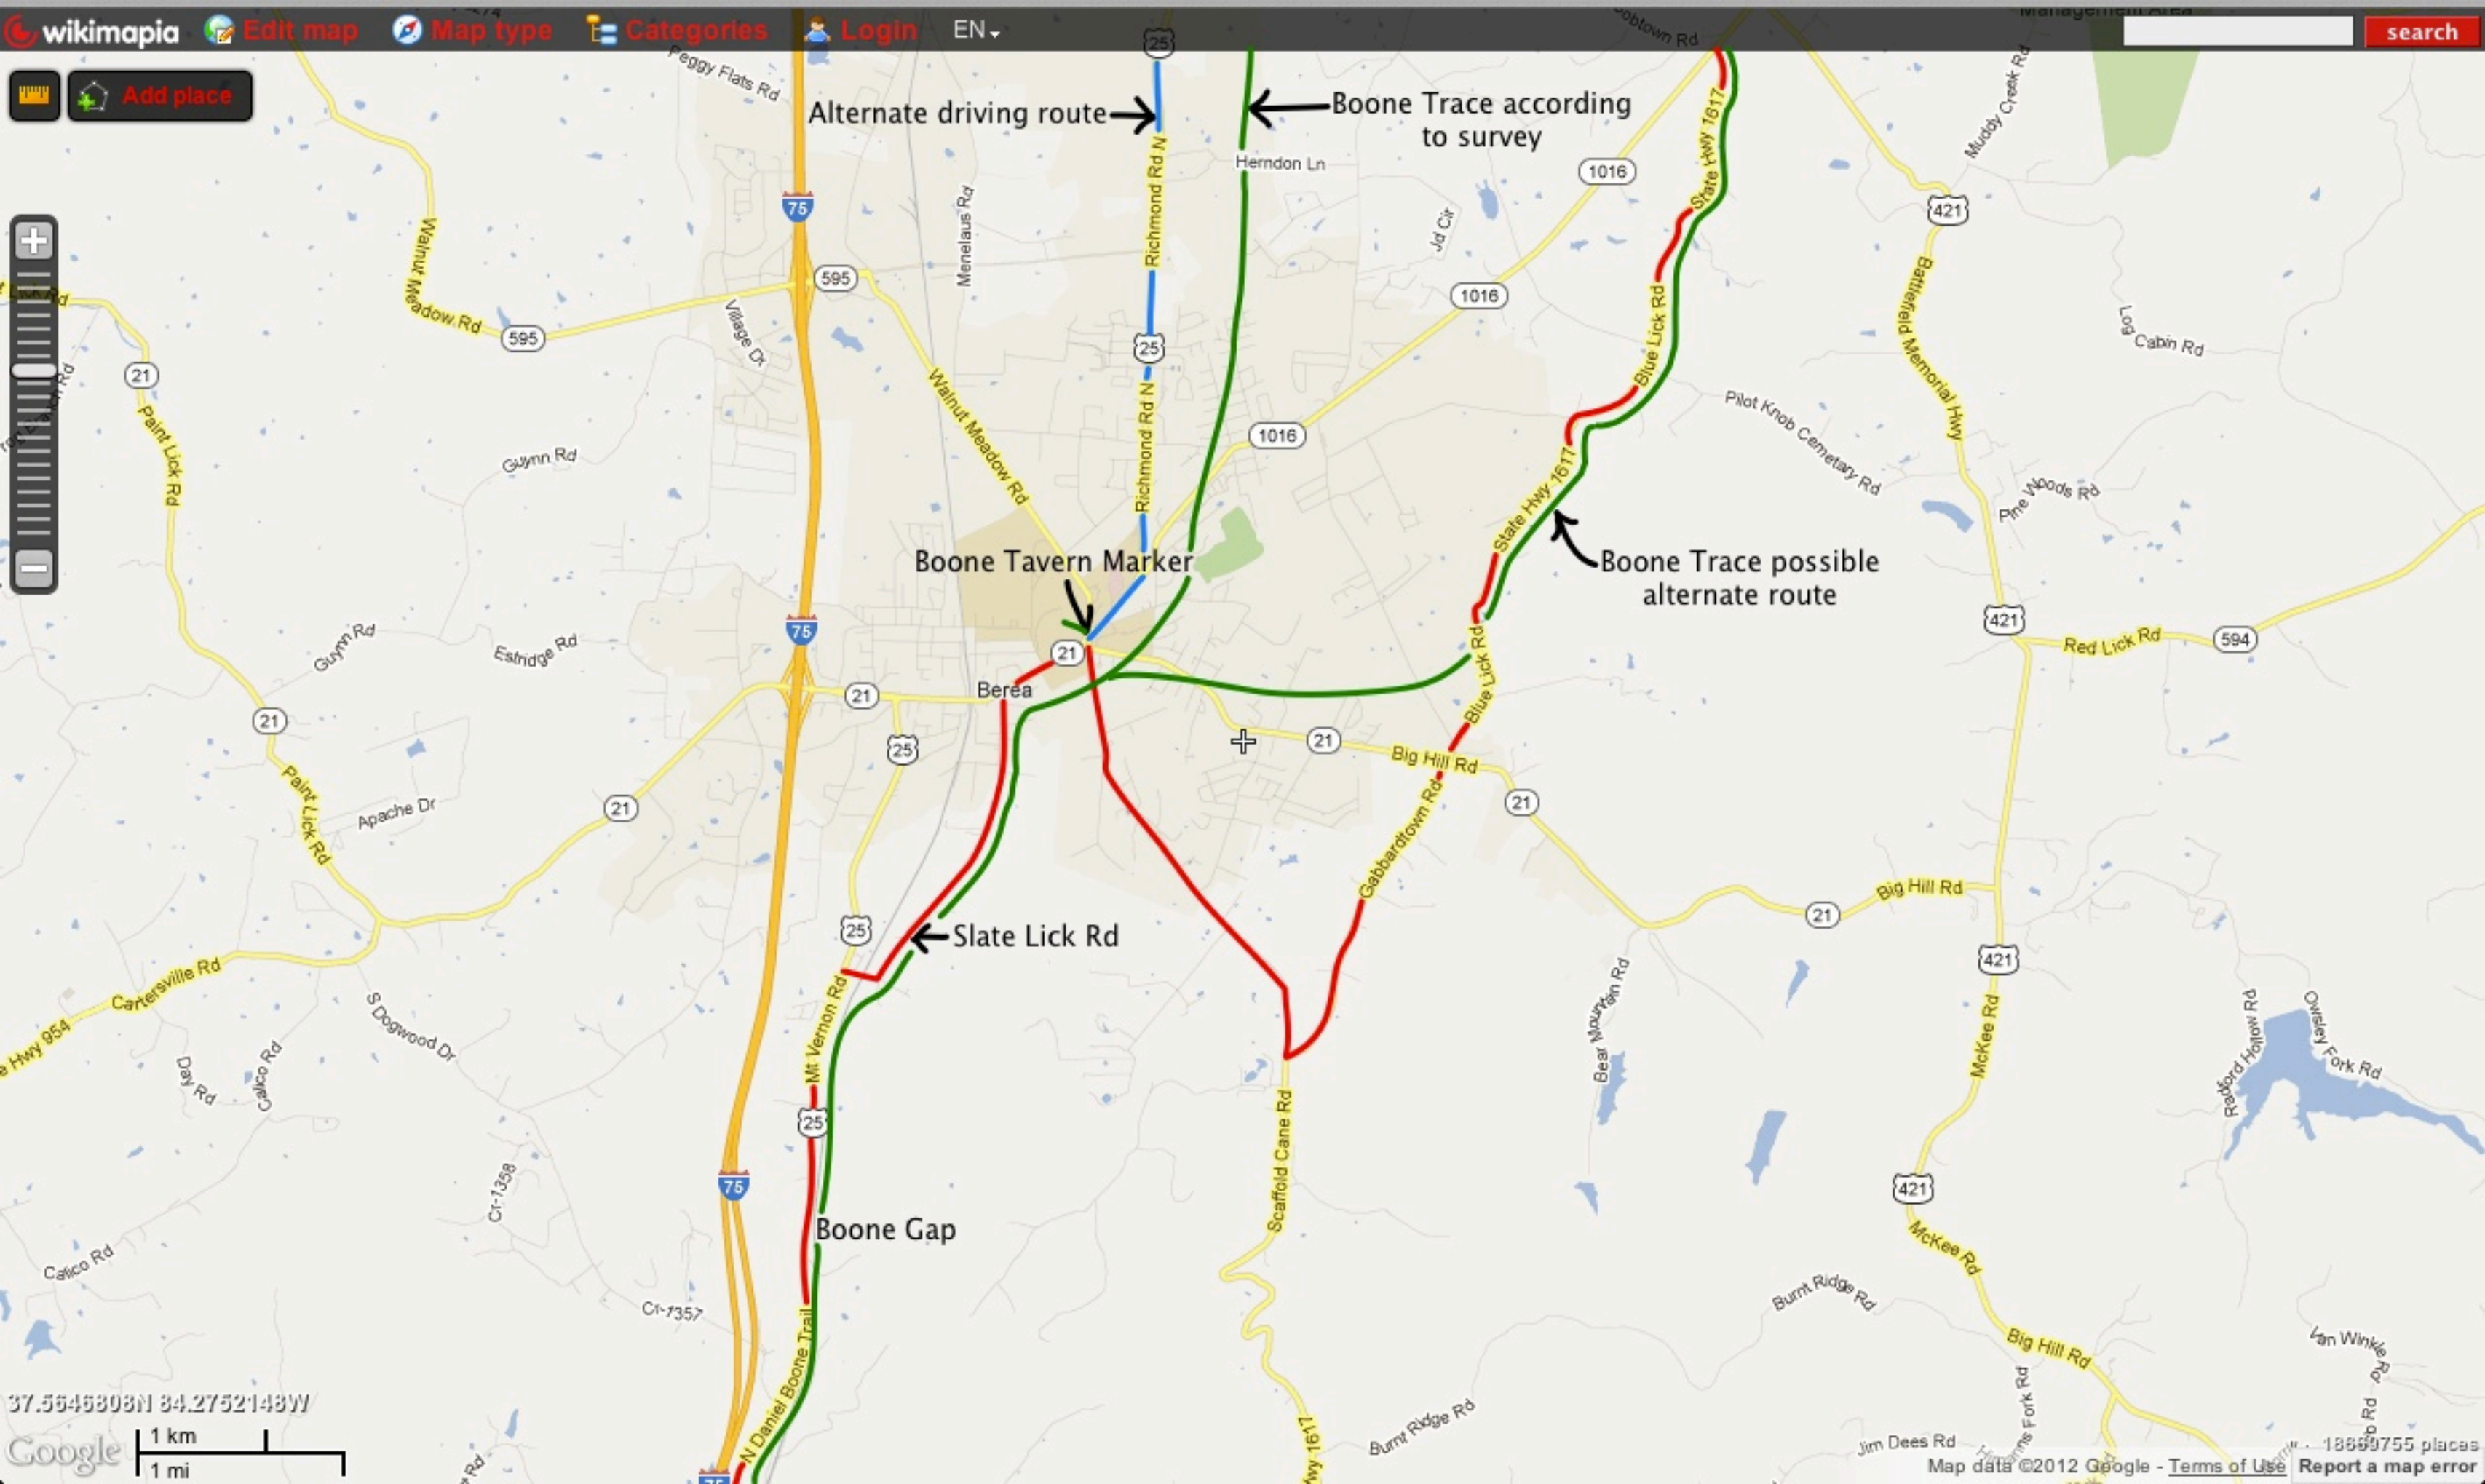

37.4050702N 84.3261124W

Google 1 km 1 mi

37.4779538N 84.3301465W

Google 1 km 1 mi

Map data ©2012 Google - Terms of Use Report a map error 18669734 places

Add place

Map navigation controls: zoom in (+), zoom out (-), and a vertical scale bar.

Boone Trace according to survey

Boone Trace possible alternate route

Alternate driving route

37.6665276N 84.2580487W

37.7585996, -84.2966725

Satellite

Traffic

1 mi  
1 km

Sycamore Hollow Fort Boonesboro

Lisle Cemetery Hart House

Lisle House