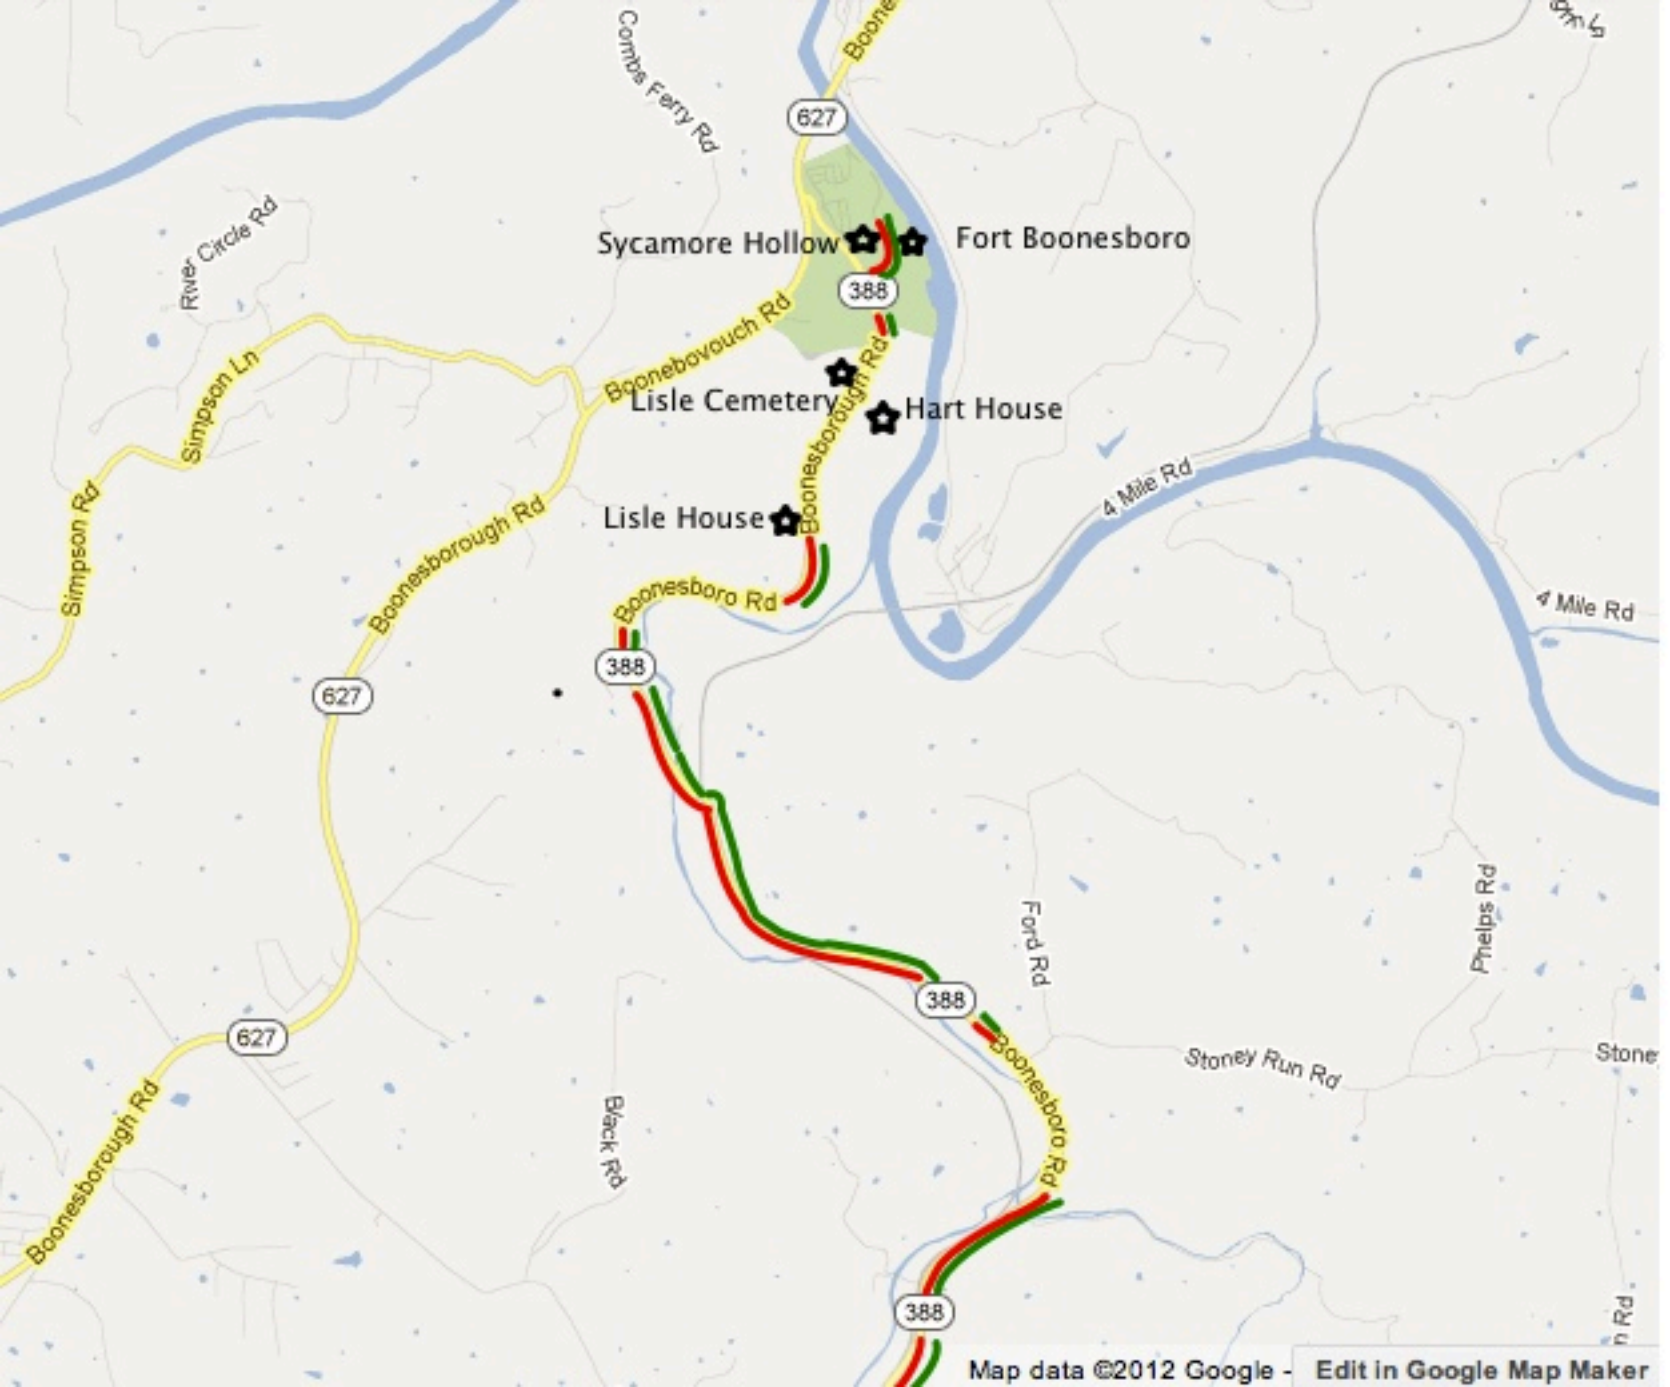

37.4050702N 84.3261124W

Google 1 km 1 mi

37.4779538N 84.3301465W

Google 1 km 1 mi

Map data ©2012 Google - Terms of Use Report a map error 18669734 places

Add place

Map navigation controls: zoom in (+), zoom out (-), and a vertical scale bar.

Boone Trace according to survey

Boone Trace possible alternate route

Alternate driving route

37.6665276N 84.2580487W

37.7585996, -84.2966725

Satellite

Traffic

1 mi  
1 km

Sycamore Hollow Fort Boonesboro

Lisle Cemetery Hart House

Lisle House