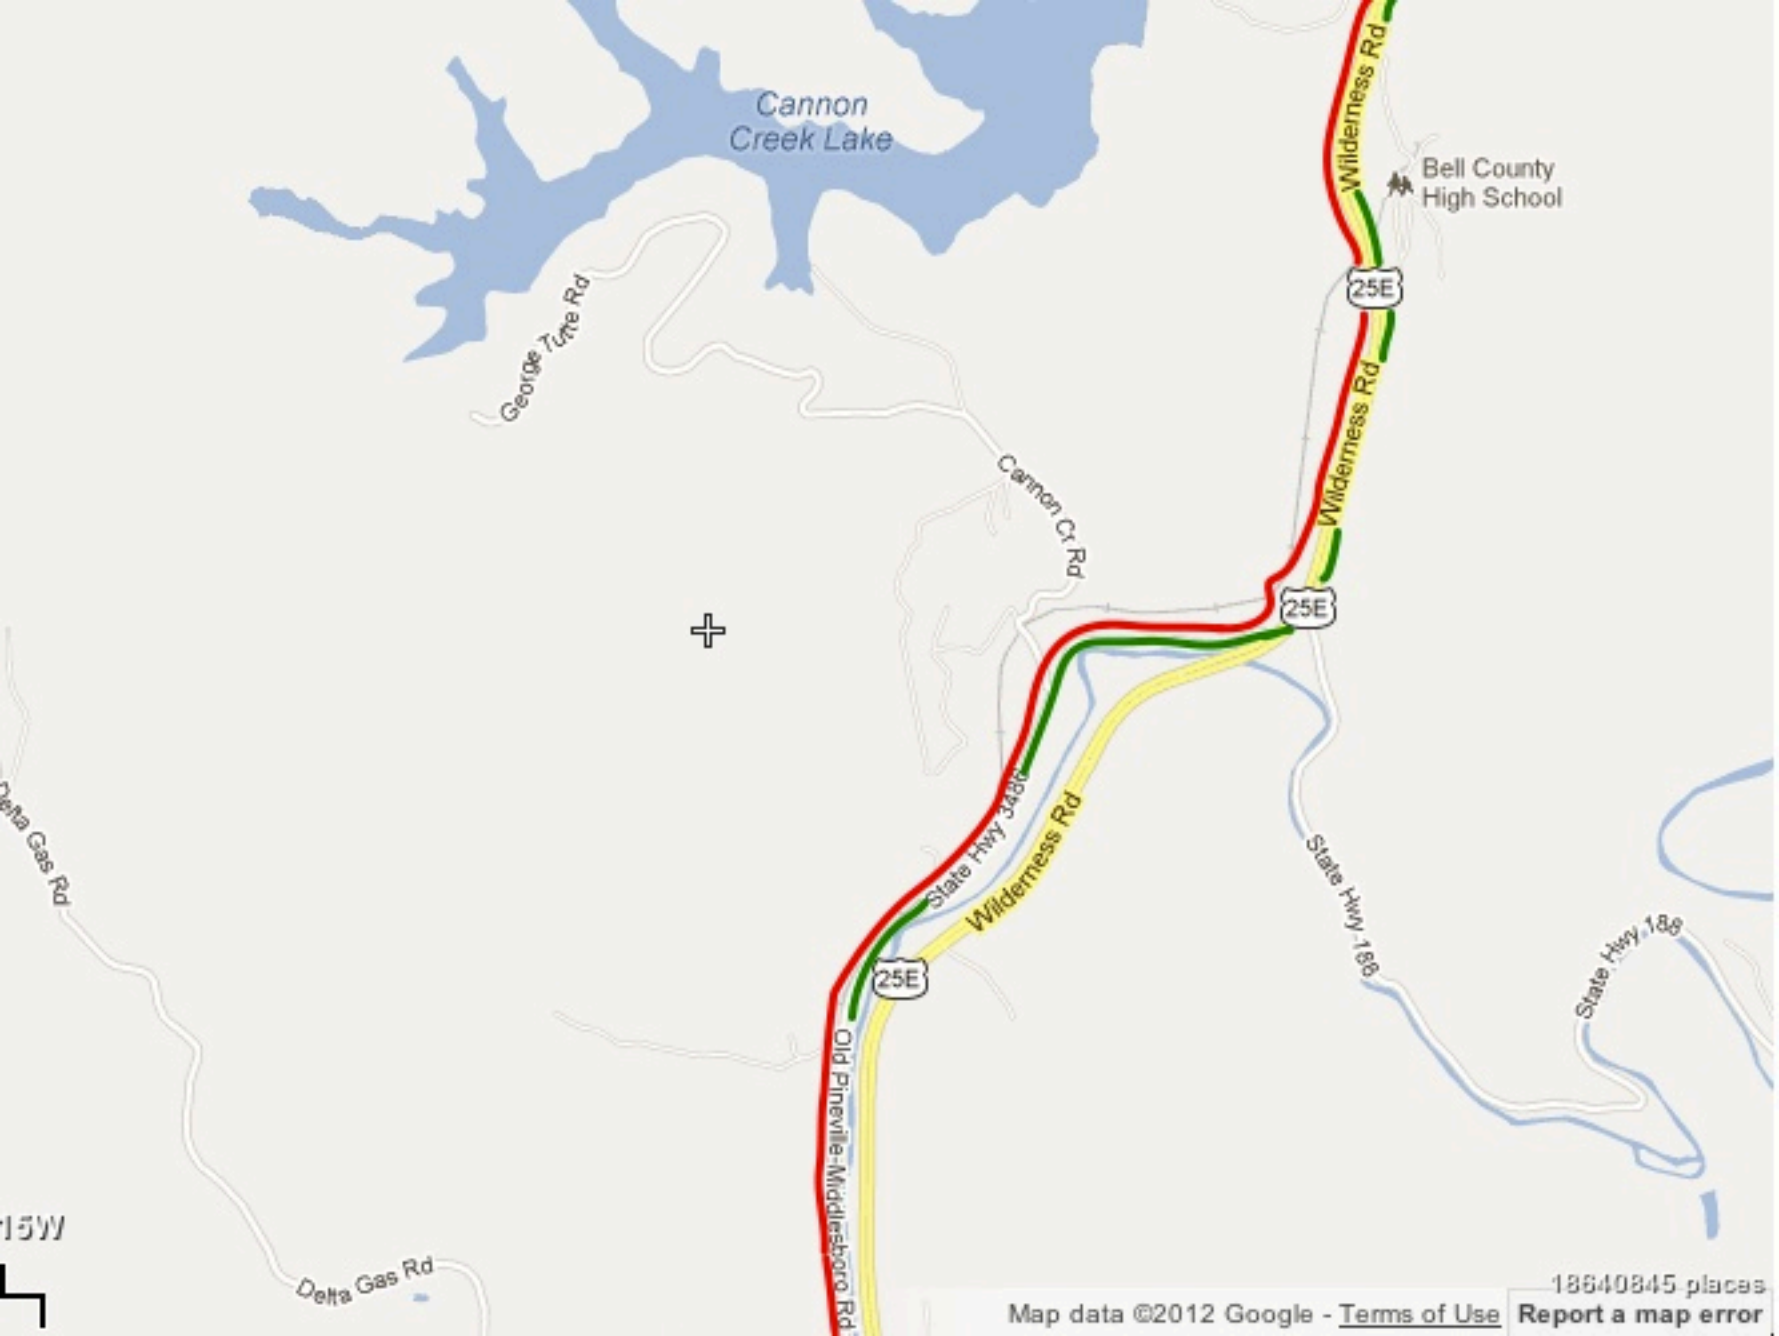

25E

25E

25E

Roselawn  
Memorial  
Gardens

14th St

Hurst Rd

Barkley Dr

Belt Line Rd

Happy Hollow Rd

402  
Cedarwood Rd

18640838 places

Map data ©2012 Google - [Terms of Use](#)

[Report a map error](#)

Cannon Creek Lake

Bell County High School

25E

25E

25E

State Hwy 186

State Hwy 348

Wilderness Rd

Old Pineville-Middleboro Rd

George Tate Rd

Cannon Cr. Rd