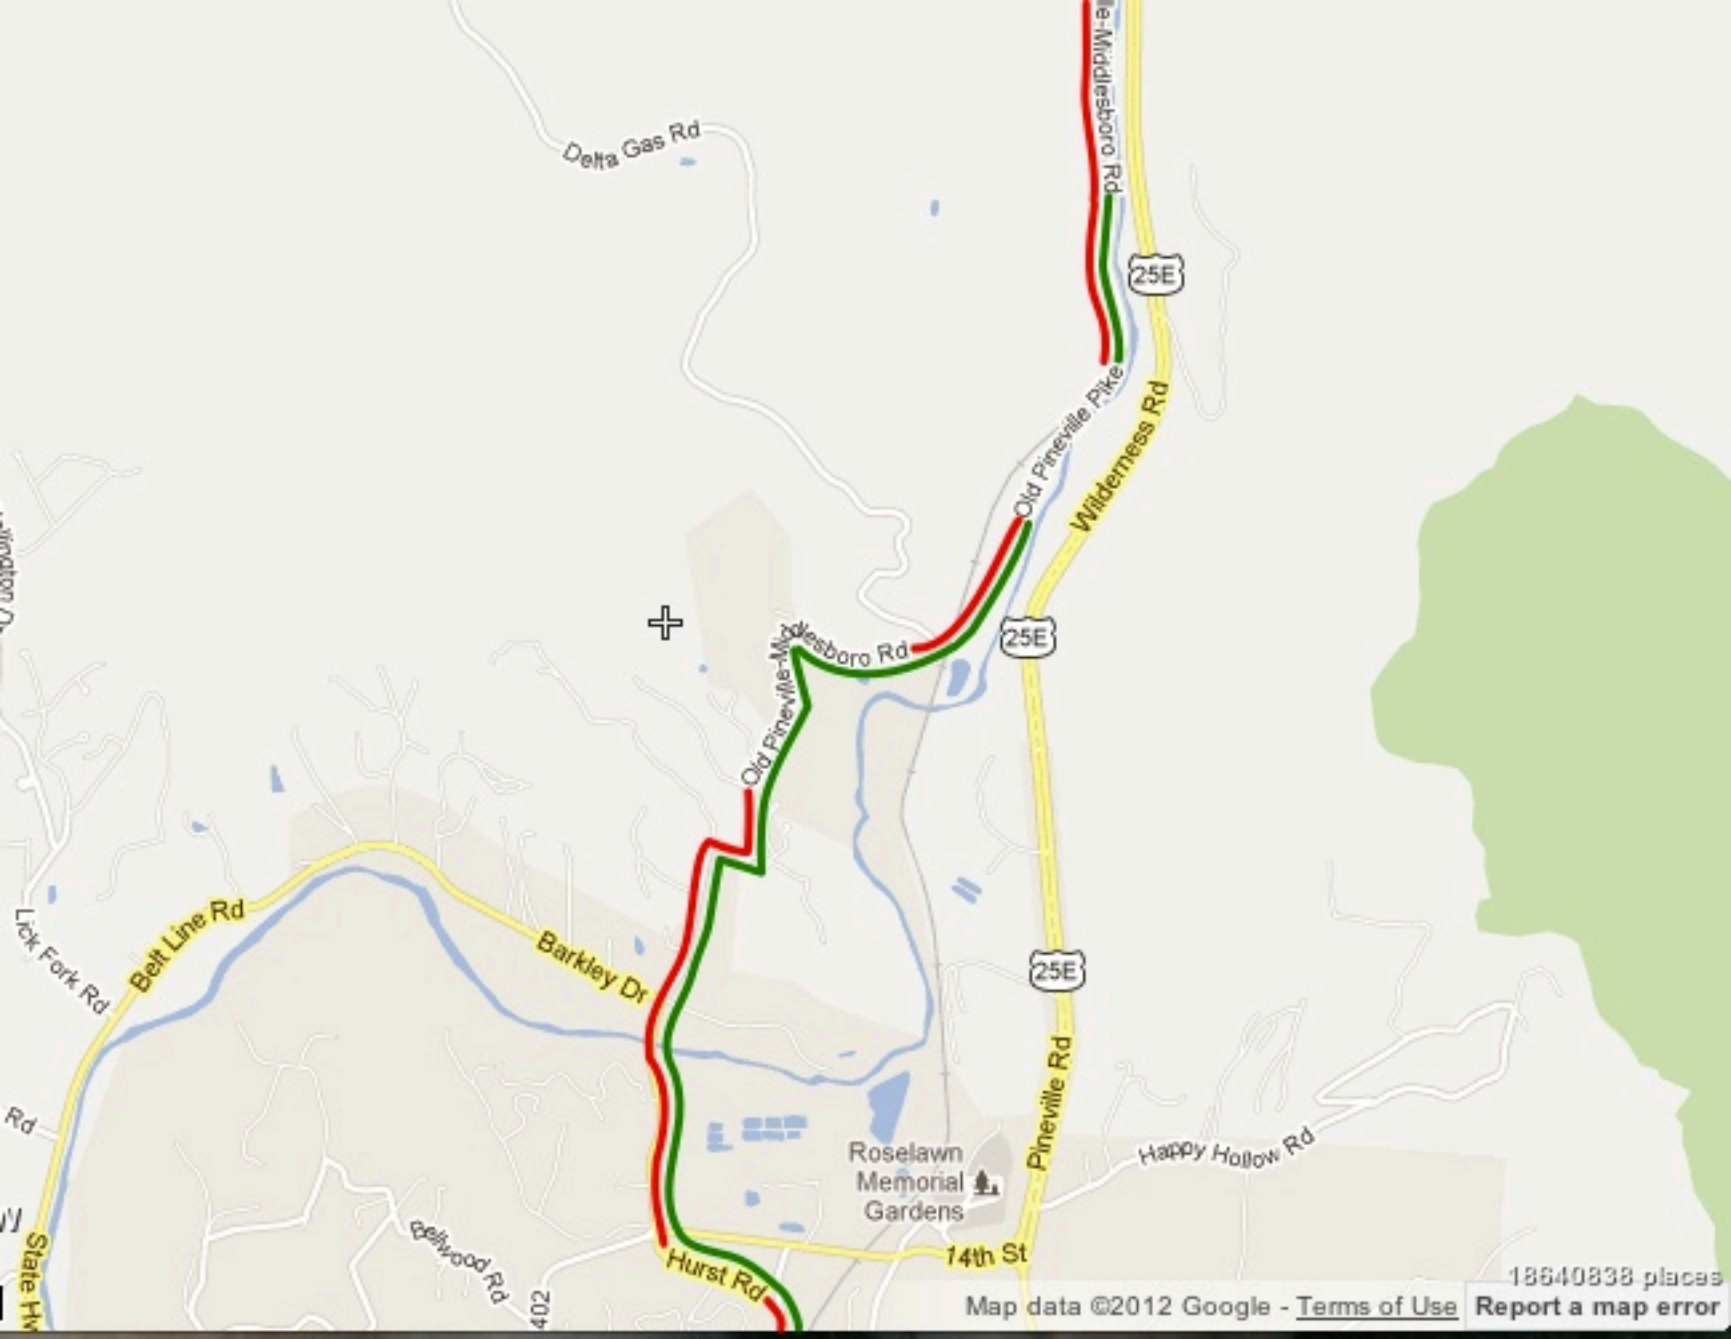

Delta Gas Rd

25E

25E

25E

Roselawn
Memorial
Gardens

14th St

Hurst Rd

Barkley Dr

Belt Line Rd

Happy Hollow Rd

402
Cedarwood Rd

18640838 places

Map data ©2012 Google - [Terms of Use](#)

[Report a map error](#)