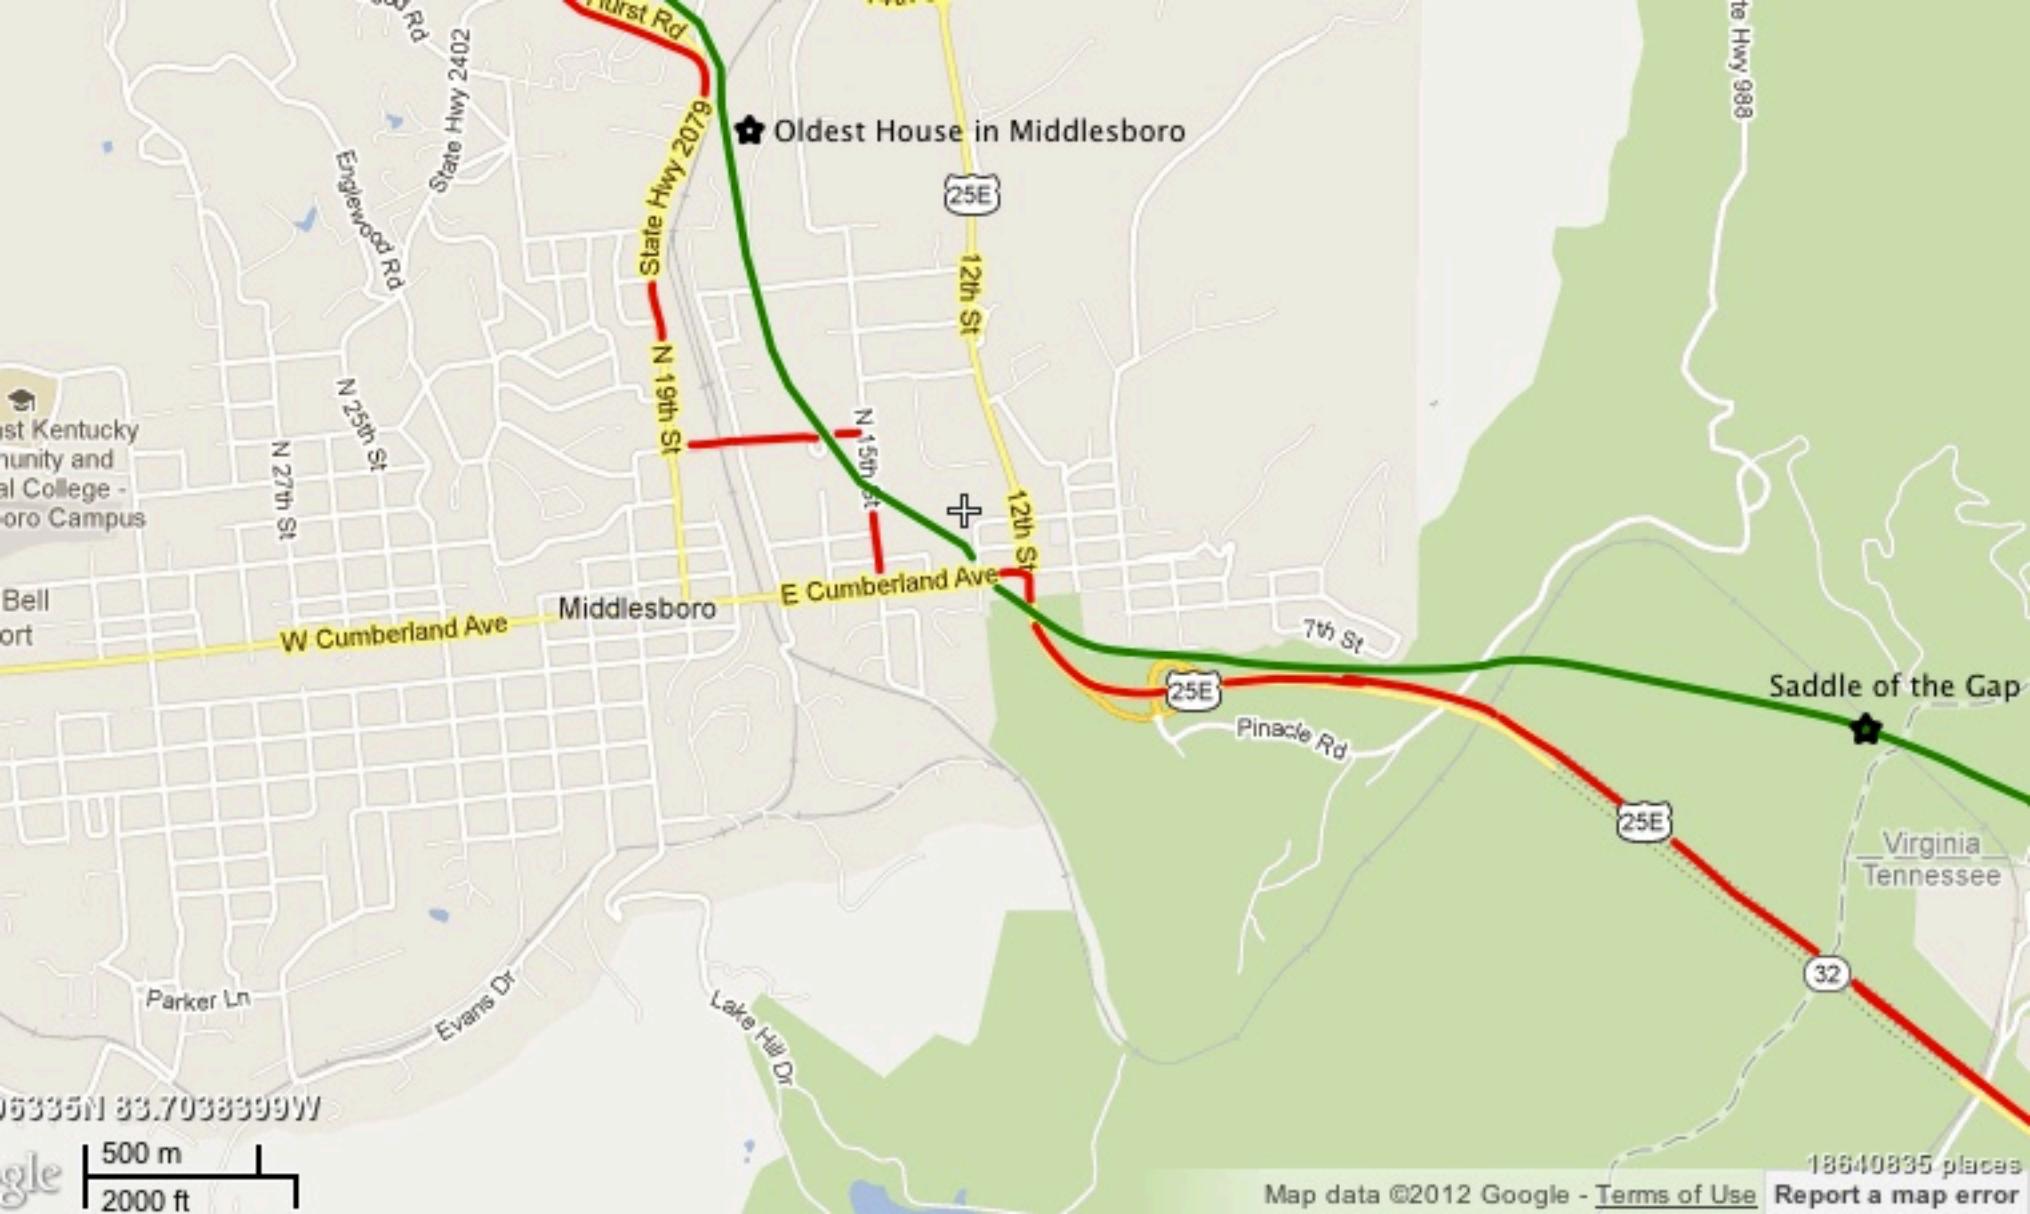

Cumberland Gap National Historical Park

Saddle of the Gap

Daniel Boone Dirt Trail

Old Wilderness Rd

Daniel Boone Trail

Daniel Boone Trail

Daniel Boone Trail

State Rd 691

Cumberland Gap

Virginia  
Tennessee

New Forge Ridge Rd

Greers Chapel Rd

Iron Works

36629N 83.6119W

1 km Harrgate

1 mi

Map data ©2012 Google - Terms of Use

18640822 places

Report a map error

★ Oldest House in Middlesboro

★ Saddle of the Gap

West Kentucky Community and Technical College - Middlesboro Campus

Bellport

W Cumberland Ave

25E

25E

State Hwy 186

State Hwy 348

Wilderness Rd

Old Pineville-Middleboro Rd

George Tate Rd

Cannon Cr. Rd